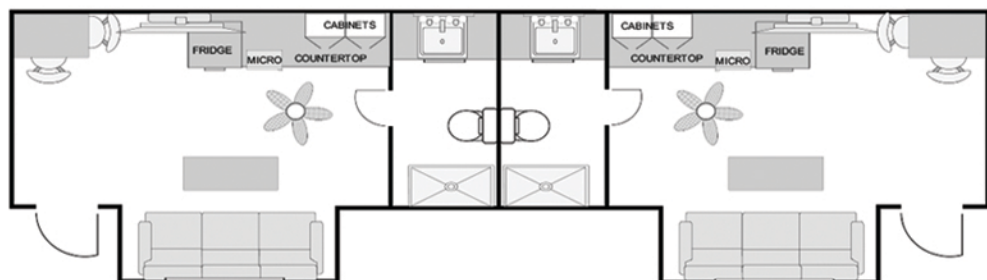

ELECTRIC 43' SILVER SERIES 2 ROOM POPOUT STAR TRAILER

T2902

NO GENERATOR!

CO₂ SAVINGS:

630 lbs. per day

3,150 lbs. per week

12,600 lbs. per month

126,000 lbs. per 40-week series

- Rechargeable Lithium Ion Energy System
- 43' Overall Length
- 35' Cabin Length
- (2) 7' 5" W x 17' 5" L Star Cabin
- 163 Sq Ft Per Room
- 7' 6" Ceiling Height
- Living Room Popout
 - 2' 8" D X 8' 5" W (Per Room)
- 49" LCD TV
- Stereo / CD / DVD
- Satellite System
- Ceiling Fan
- Sofa
- High Top Tables/Bar Stools
- Desk
- 4 Cu Ft Gas/Electric Fridge
- .6 Cu Ft Microwave
- Full-Length Mirror
- Bathroom / Shower
- (2) 13,500 BTU A/C
- (2) 31,000 BTU Propane Furnace
- Air Ride
- Electric Heaters
- Spare Tire
- RV 30 Amp Service
- Electric Landing Gear
- 100 Gal Fresh Tank
- (2) 40 Gal Gray Tanks
- (2) 40 Gal Black Tanks
- Bumper Hitch

Please Note: Schematics may differ slightly from unit to unit.