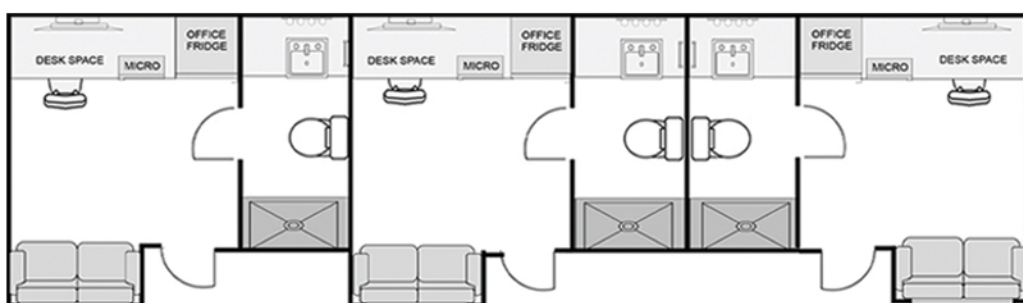

# ELECTRIC 47' SILVER SERIES 3 ROOM POPOUT STAR TRAILER

T3405

**NO GENERATOR!**

**CO<sub>2</sub> SAVINGS:**

630 lbs. per day

3,150 lbs. per week

12,600 lbs. per month

126,000 lbs. per 40-week series

- Rechargeable Lithium Ion Energy System
- 47' Overall Length
- 42' Cabin Length
- (3) 8' W x 12' 6" L Star Cabin
- 108 Sq Ft Per Room
- 7' 5" Ceiling Height
- Living Room Popout
  - 2' 6" D X 4' 9" W Right Side
- 48" LCD TV
- Stereo / CD / DVD
- Sofa / Jack-Knife Bed 56"
- Desk
- 4 Cu Ft Gas/Electric Fridge
- .6 Cu Ft Microwave
- Bathroom / Shower
- (3) 15,000 BTU A/C
- (3) 30,000 BTU Propane Furnace
- (3) 1500 Wt Electric Heaters
- Air Ride
- RV 30 Amp Service
- Manual Landing Gear
- 100 Gal Fresh Tank
- (3) 40 Gal Gray Tank
- (3) 40 Gal Black Tank
- Bumper Hitch